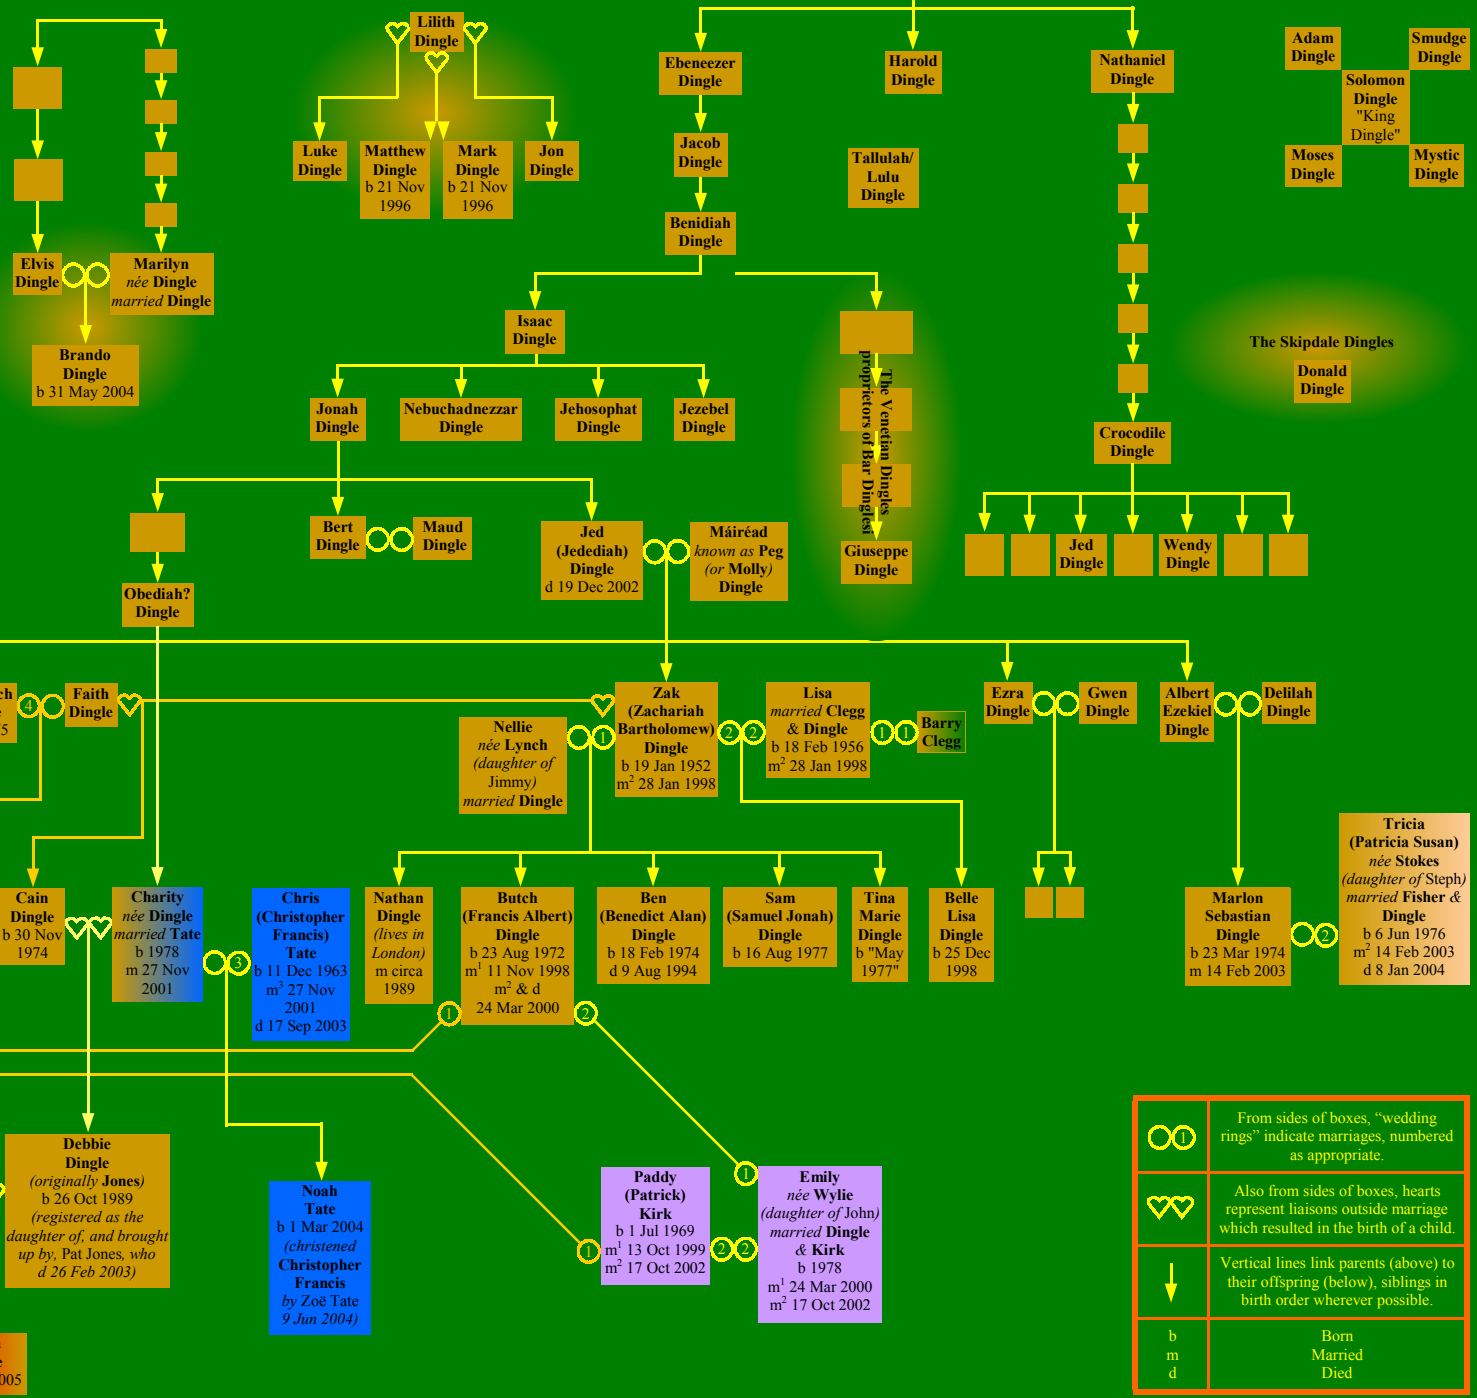

the DINGLE family tree

Tubby Dingle
deaf Dave Dingle from Devon
Uncle Heather Dingle
Josiah Dingle
Hamish Dingle

Zebediah Dingle
The Southampton Dingles
Job Dingle
Bob Dingle
Mantha Dingle

Fat Nigel
Charlene Dingle

Adam Dingle
Solomon Dingle "King Dingle"
Moses Dingle
Smudge Dingle
Mystic Dingle

The Skipdale Dingles
Donald Dingle

Tricia (Patricia Susan) née Stokes (daughter of Steph) married Fisher & Dingle
b 6 Jun 1976
m² 14 Feb 2003
d 8 Jan 2004

∞	From sides of boxes, "wedding rings" indicate marriages, numbered as appropriate.
♡	Also from sides of boxes, hearts represent liaisons outside marriage which resulted in the birth of a child.
↓	Vertical lines link parents (above) to their offspring (below), siblings in birth order wherever possible.
b m d	Born Married Died